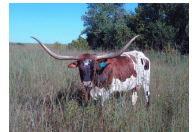

OB SIENNA SAGE

Date of Birth: 05/13/2012
Registration 1: CI281268
Owner: Pellegrino Ranch

Looking at her, one might say... Thank you Boomerang ... Her foundational pedigree has both Sire & Dam's sides w/ Boomerang CP's genetic contribution.... Classic Burnt Orange shades of color all over.... Well built with a strong udder, she is over 80" TTT.

TTT: 82.5000 on 01/27/2024

OB SIENNA SAGE

OB CHISHOLM TRAIL

CHISHOLM 4

BOOMERANG C P

OVERLY FANCY

Wind Chill

Miss Dixie Watson 269

DH SILVER DOLLAR

BOOMERANG C P

PC Hot Time

MAJESTIC ADMIRAL EOT 29/5

TABASCO

OB SAGE HEN

Desert Sage BCB

Tarman's Sagittarius

<http://www.hiredhandsoftware.com>