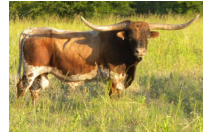

DELTA URSULA