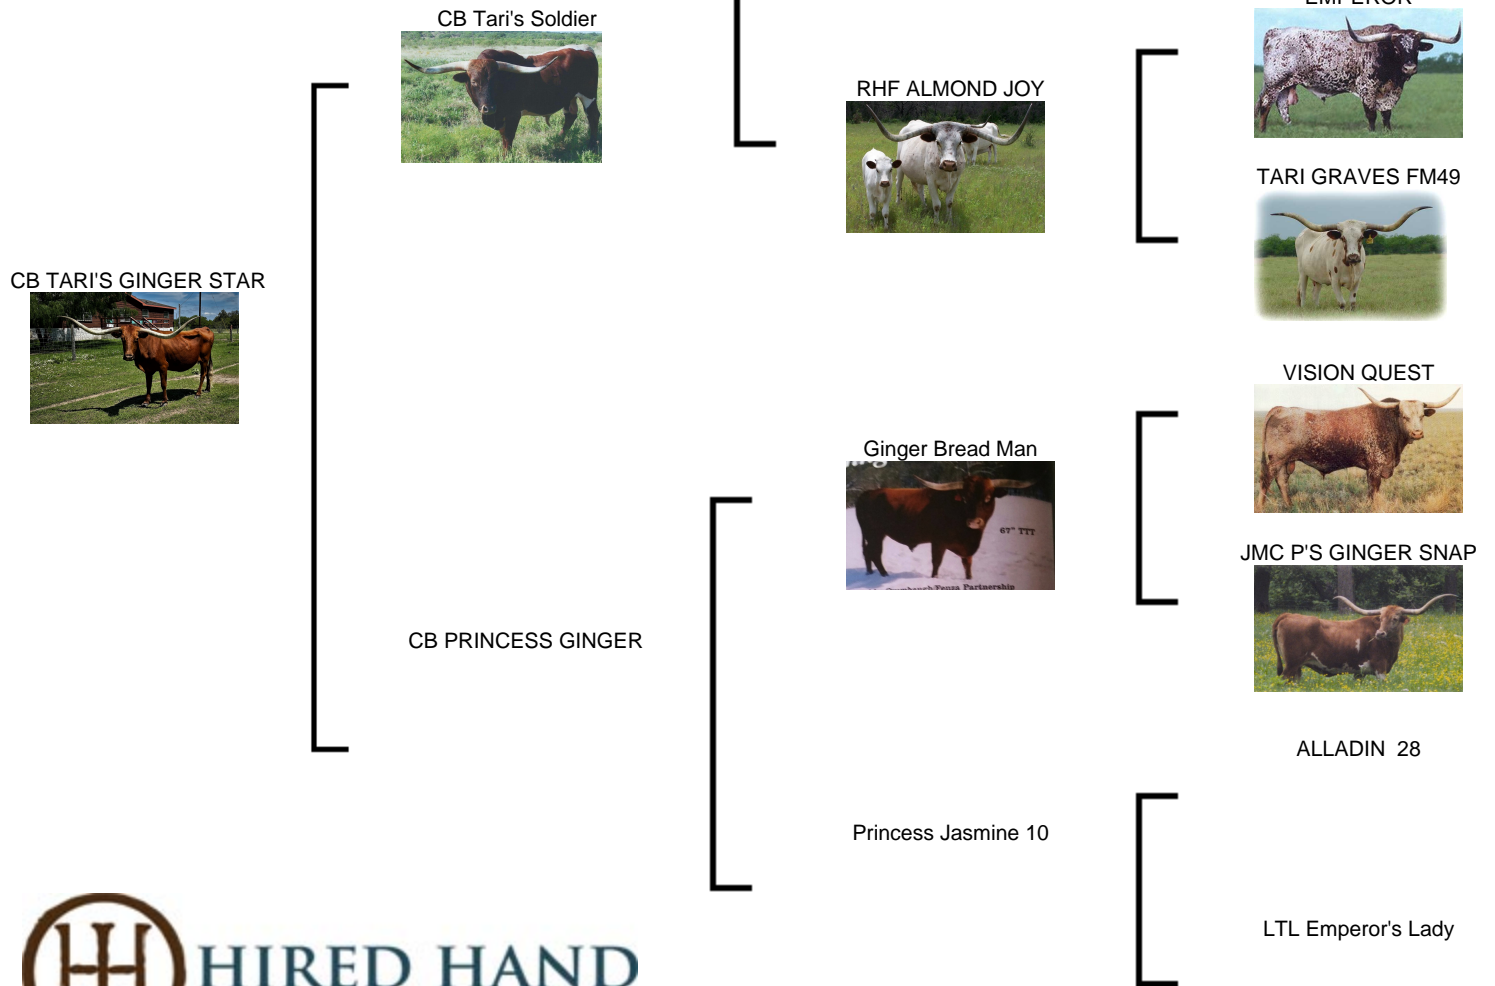

<http://www.hiredhandsoftware.com>